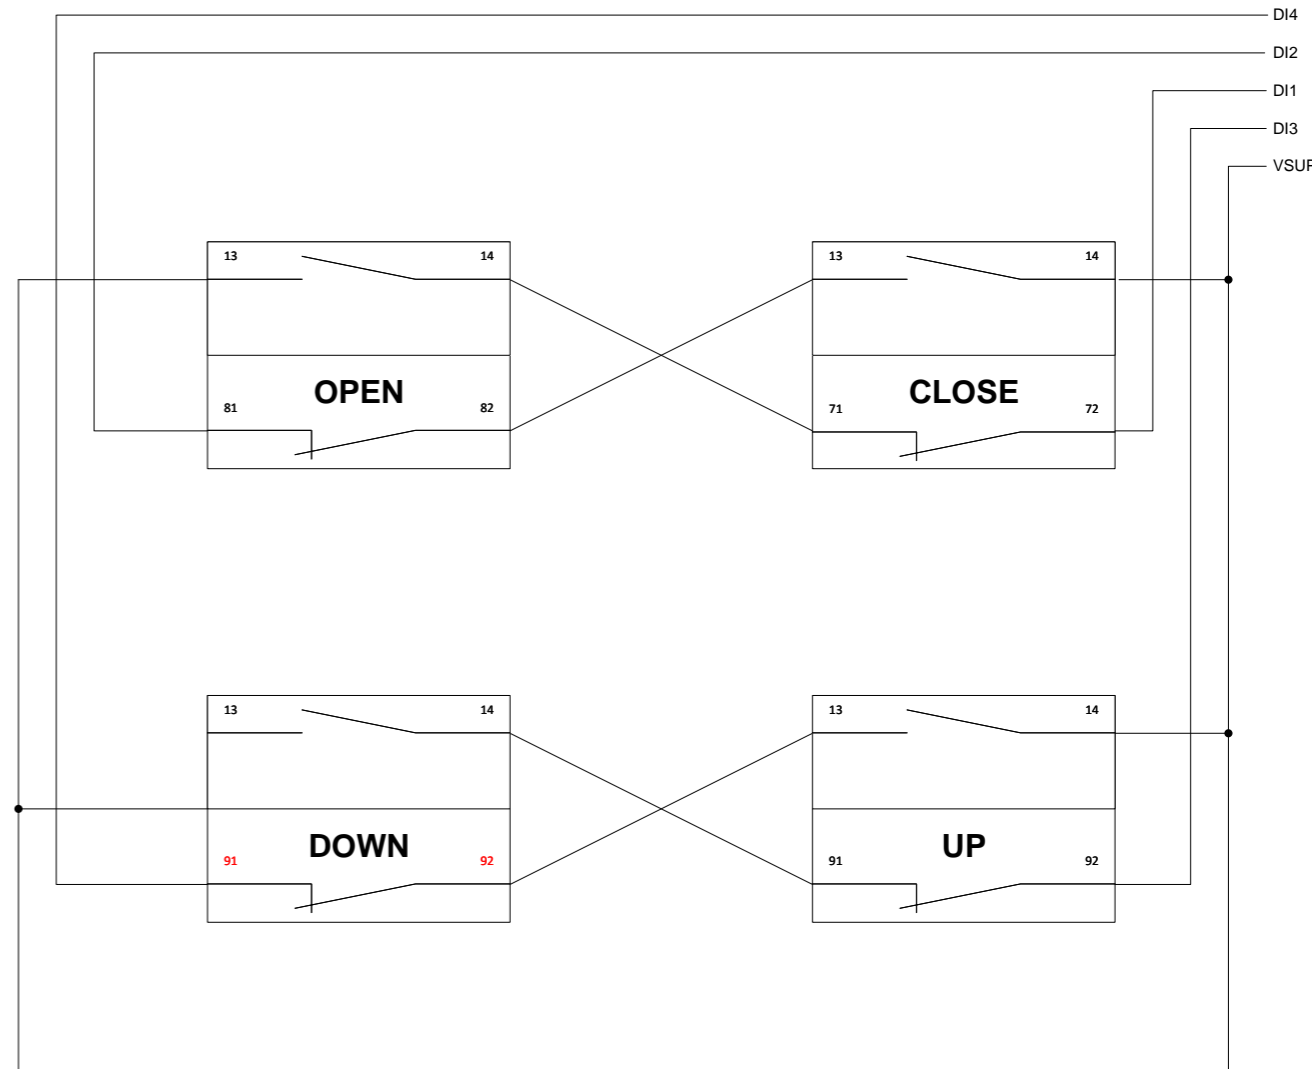

Table of Contents		
Item	Title	Page
1	TOC	1
2	SMARTDOME MAIN CONTROL BOX	2
3	SMARTDOME SHUTTER CONTROL BOX	3
4	SMARTDOME AZIMUTH CONTROL BOX	4
5	SMARTDOME PUSH BUTTON DIAGRAM	5

N
M
L
K
J
I
H
G
F
E
D
C
B
A

0

Contract COA 000417

TOC

Drawn		Revision	
		Page	1 of 5
Created	25 May 2022	Scale	1 : 1
Edited		Drawing No	

MAIN BOX PUSH BUTTONS

PUSH BUTTON CPC 16

SHUTTER BOX PUSH BUTTONS

CRIO NI 9375

Astronomical Consultants & Equipment, Inc.
2901 W. Sahuaro Divide
Tucson, AZ 85743, United States
www.astronomical.com

LSST AT Control System

Contract COA 000417

SMARTDOME PUSH BUTTON DIAGRAM

Drawn	JAMES	Revision	
Created	25 May 2022	Page	5 of 5
Edited	16 May 2022	Scale	1 : 1
		Drawing No	