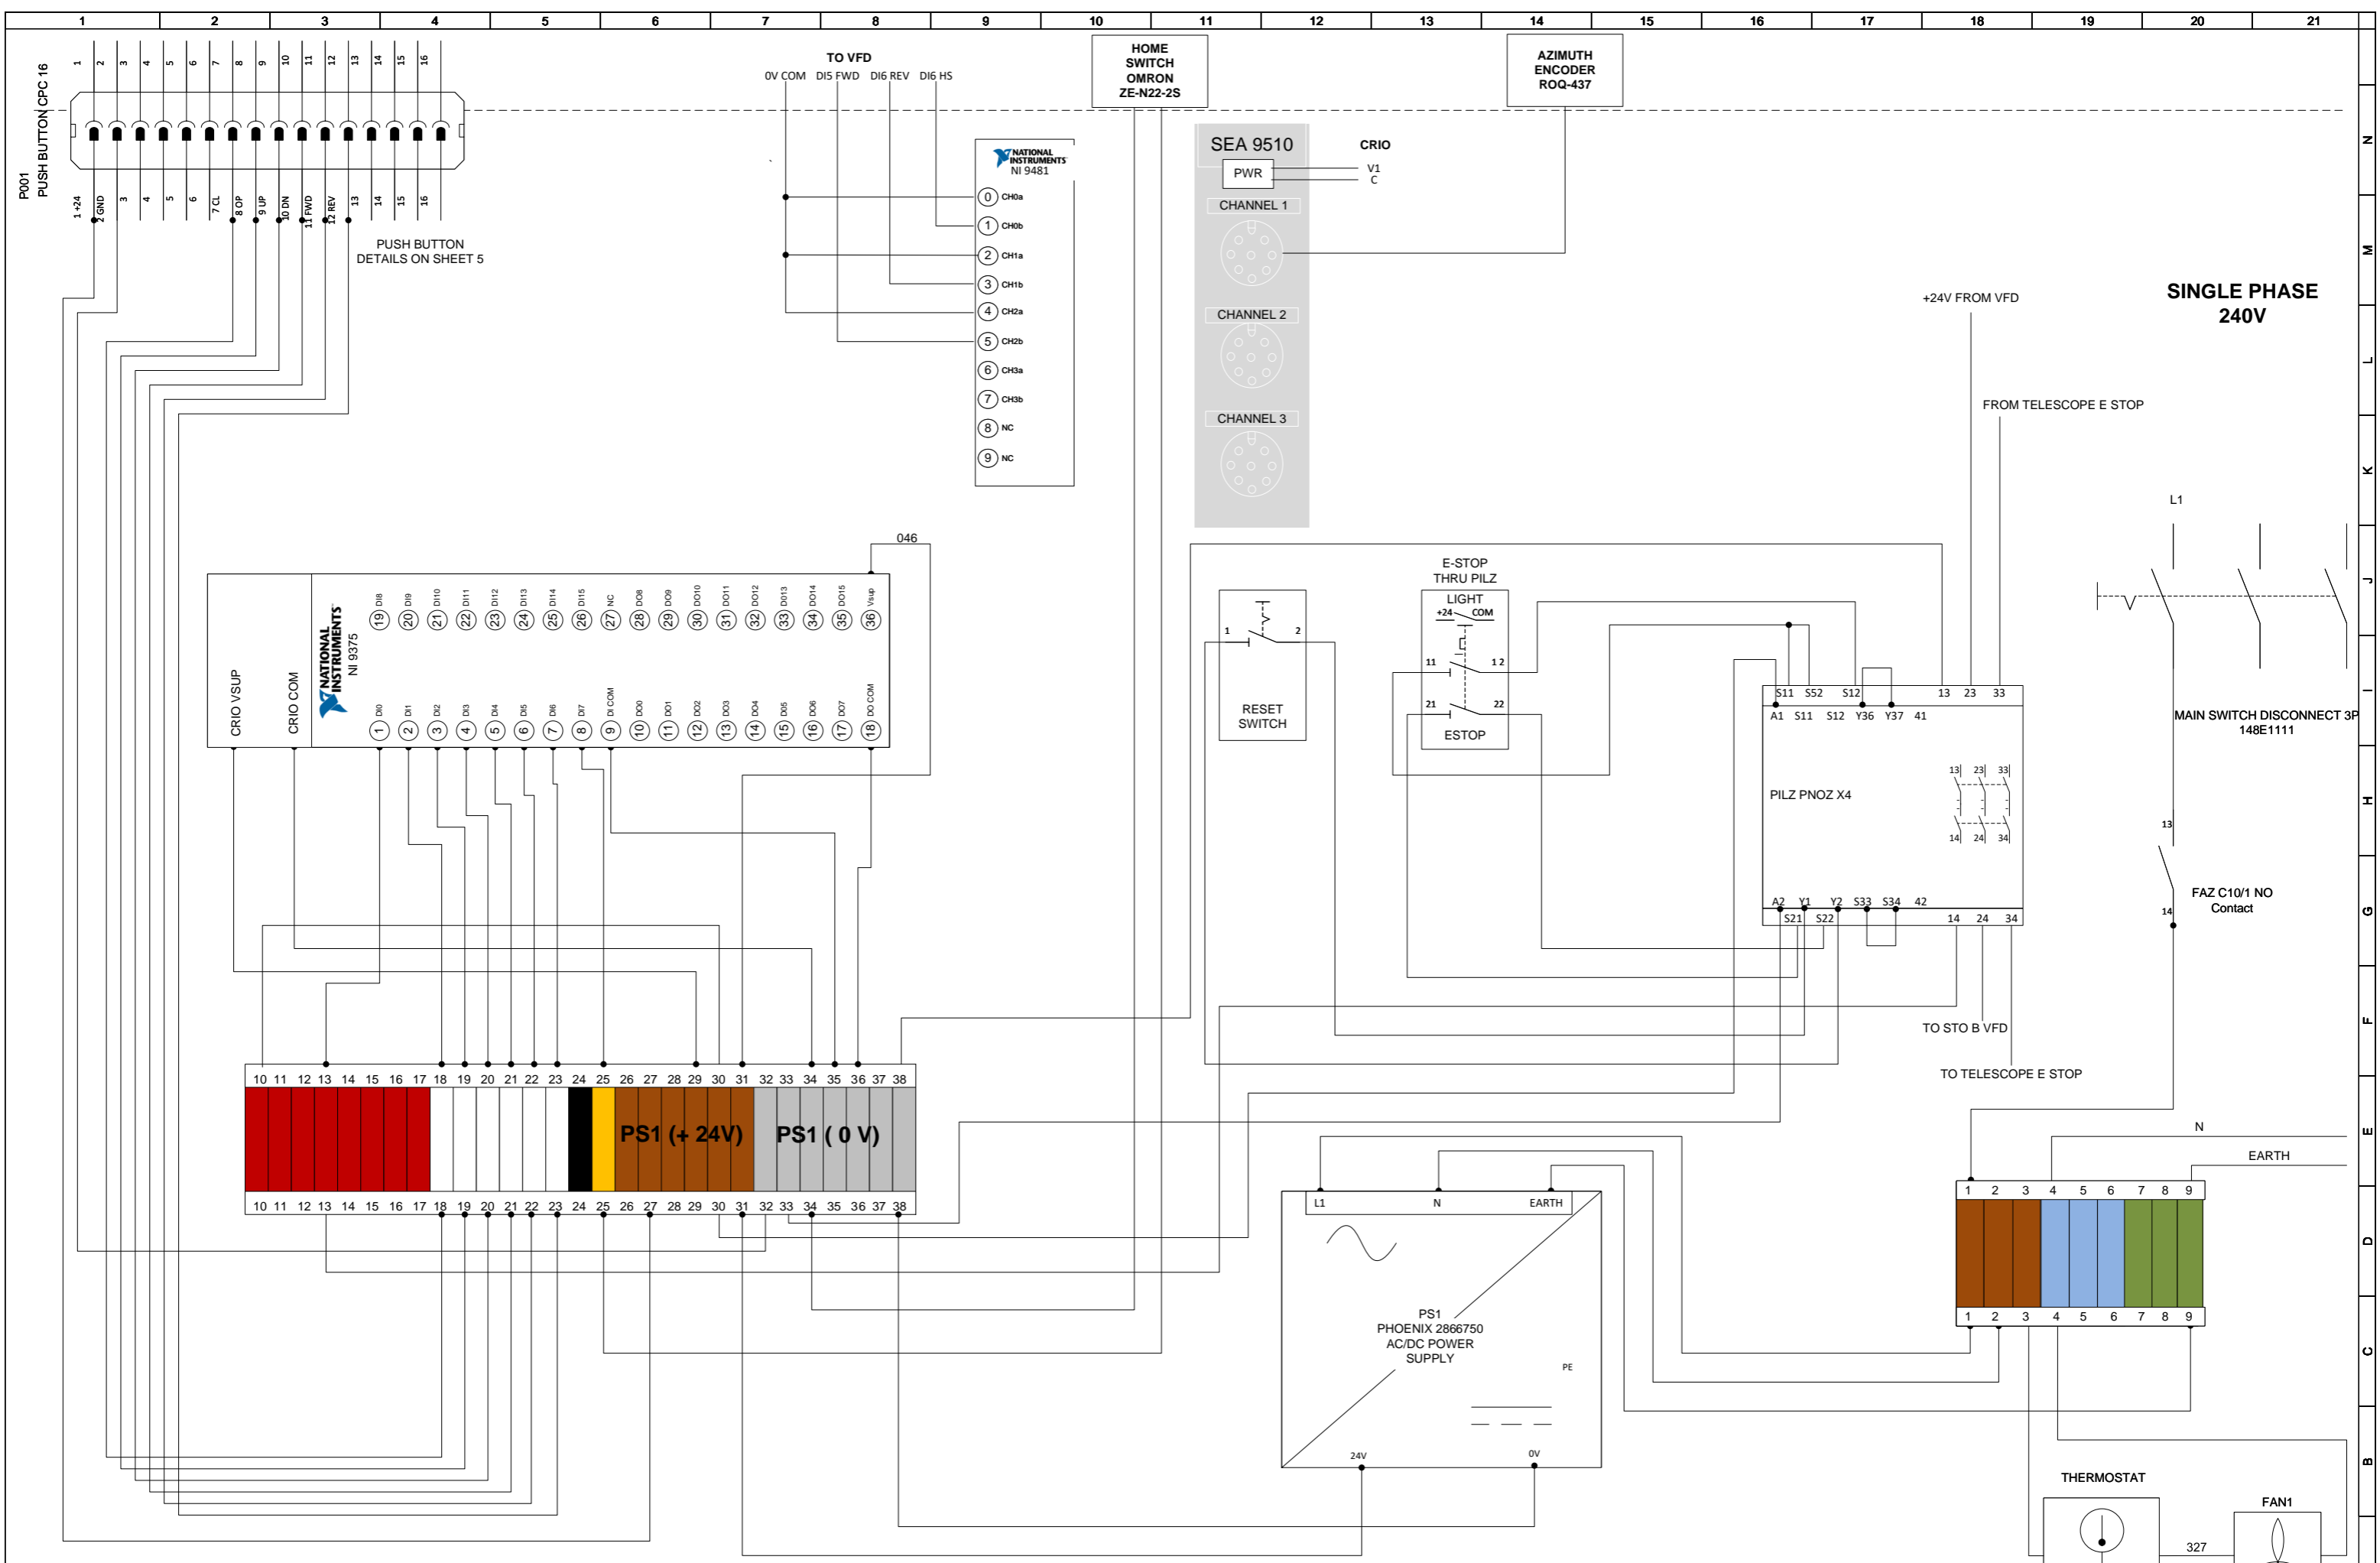

Table of Contents		
Item	Title	Page
1	TOC	1
2	SMARTDOME MAIN CONTROL BOX	2
3	SMARTDOME SHUTTER CONTROL BOX	3
4	SMARTDOME AZIMUTH CONTROL BOX	4
5	SMARTDOME PUSH BUTTON DIAGRAM	5

N
M
L
K
J
I
H
G
F
E
D
C
B
A

0

Contract COA 000417

TOC

Drawn		Revision	
		Page	1 of 5
Created	25 May 2022	Scale	1 : 1
Edited		Drawing No	

MAIN BOX PUSH BUTTONS

PUSH BUTTON CPC 16

SHUTTER BOX PUSH BUTTONS

CRIO NI 9375

Astronomical Consultants & Equipment, Inc.
2901 W. Sahuaro Divide
Tucson, AZ 85743, United States
www.astronomical.com

LSST AT Control System

Contract COA 000417

SMARTDOME PUSH BUTTON DIAGRAM

Drawn	JAMES	Revision	
Created	25 May 2022	Page	5 of 5
Edited	16 May 2022	Scale	1 : 1
		Drawing No	