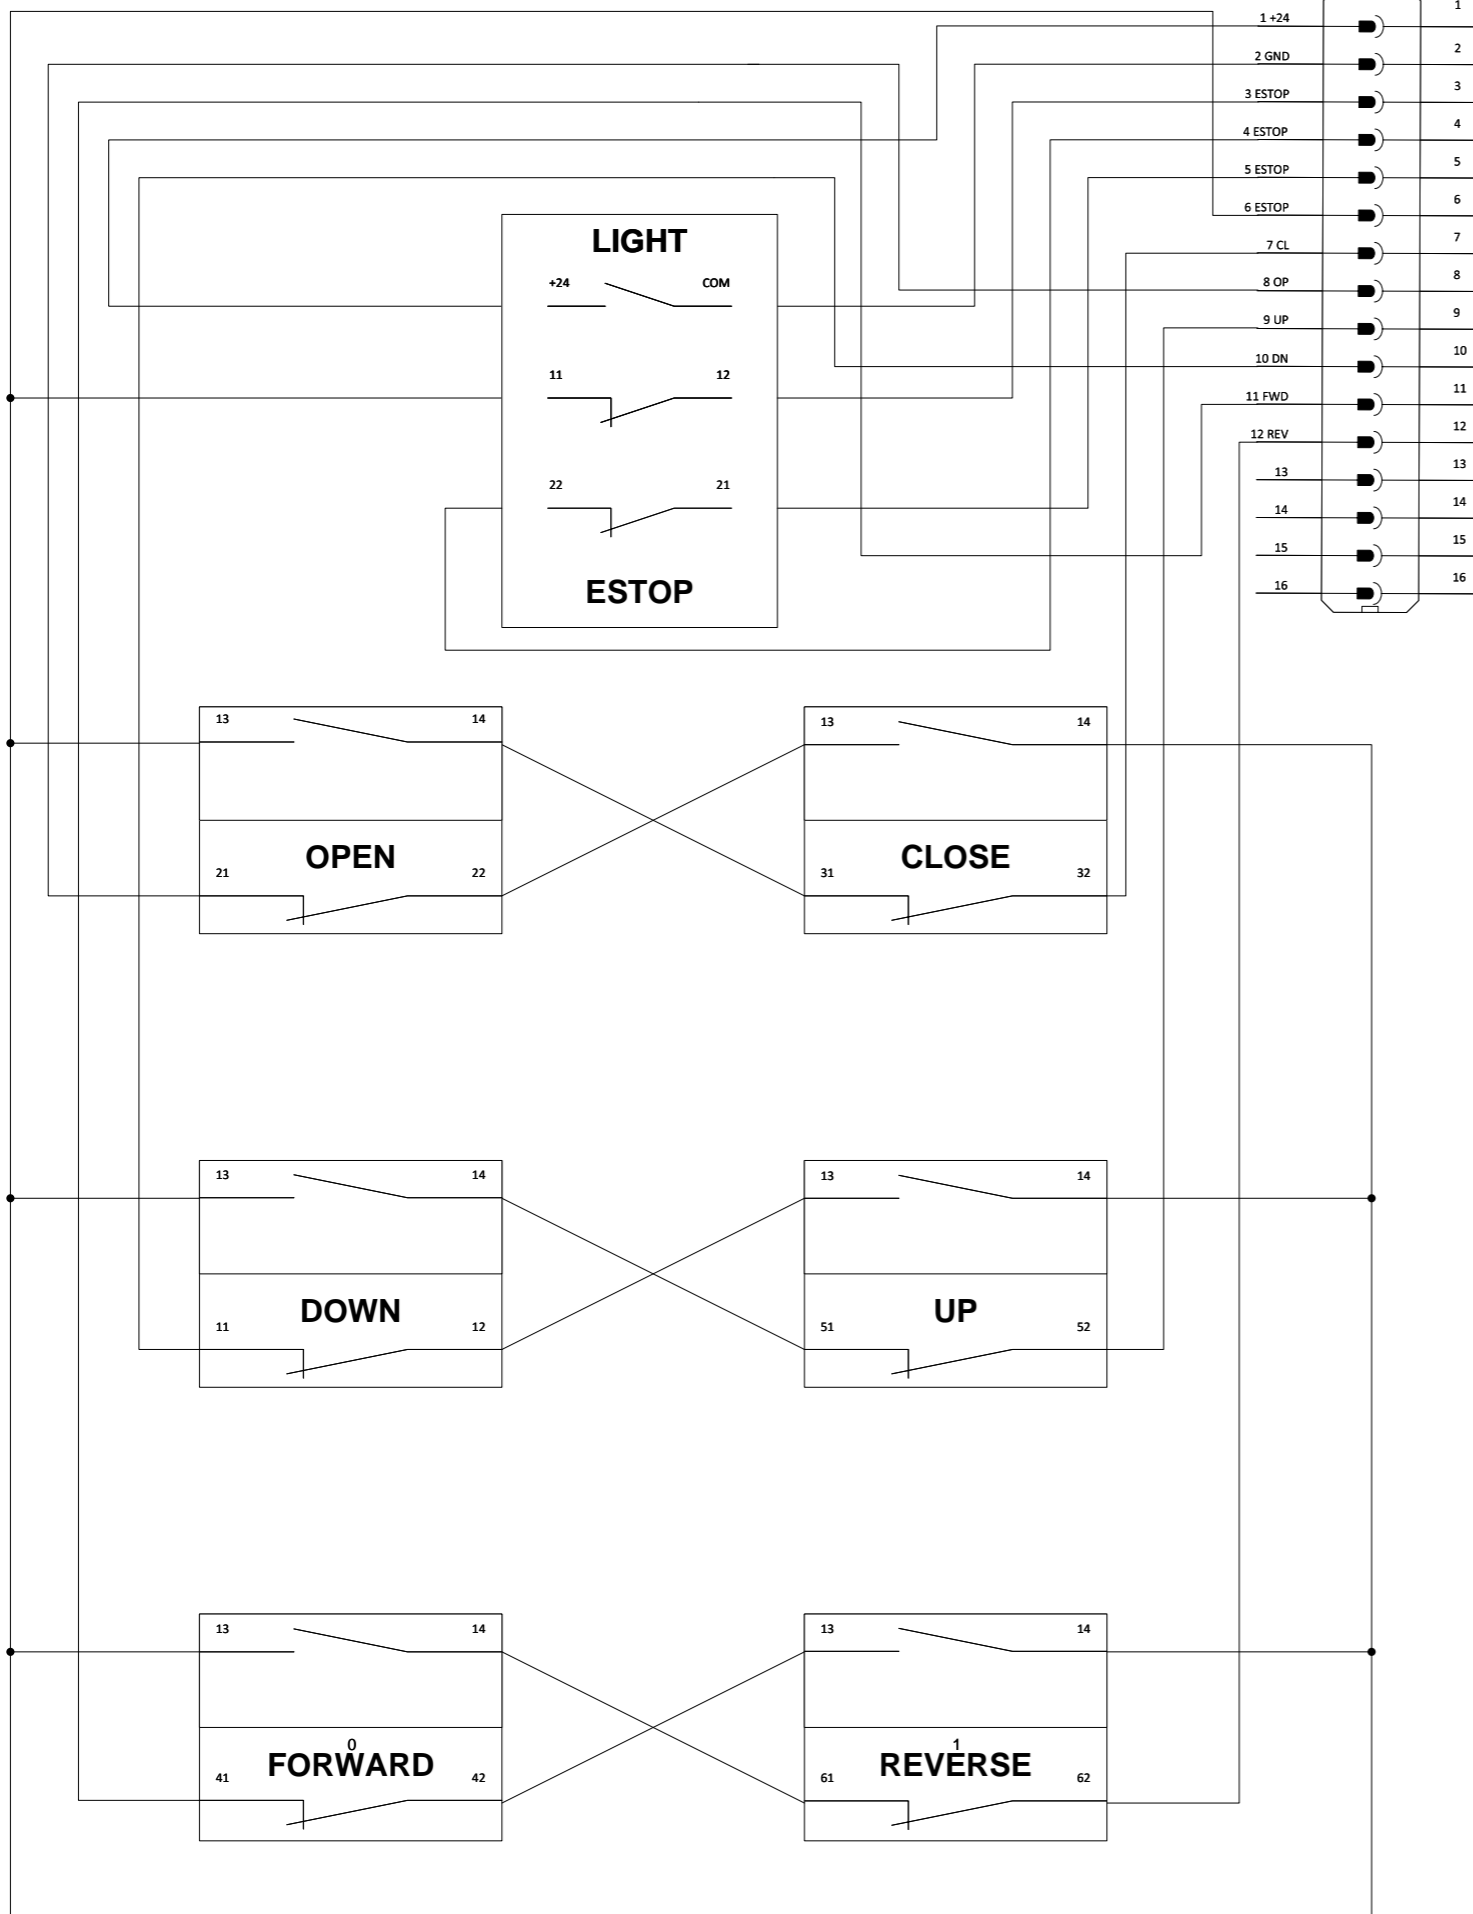

Table of Contents		
Item	Title	Page
1	TOC	1
2	SMARTDOME MAIN CONTROL BOX	2
3	SMARTDOME SHUTTER CONTROL BOX	3
4	SMARTDOME AZIMUTH CONTROL BOX	4
5	SMARTDOME PUSH BUTTON DIAGRAM	5

N
M
L
K
J
I
H
G
F
E
D
C
B
A

0

Contract COA 000417

TOC

Drawn		Revision	
		Page	1 of 5
Created	25 May 2022	Scale	1 : 1
Edited		Drawing No	

MAIN BOX PUSH BUTTONS

PUSH BUTTON CPC 16

SHUTTER BOX PUSH BUTTONS

CRIO NI 9375