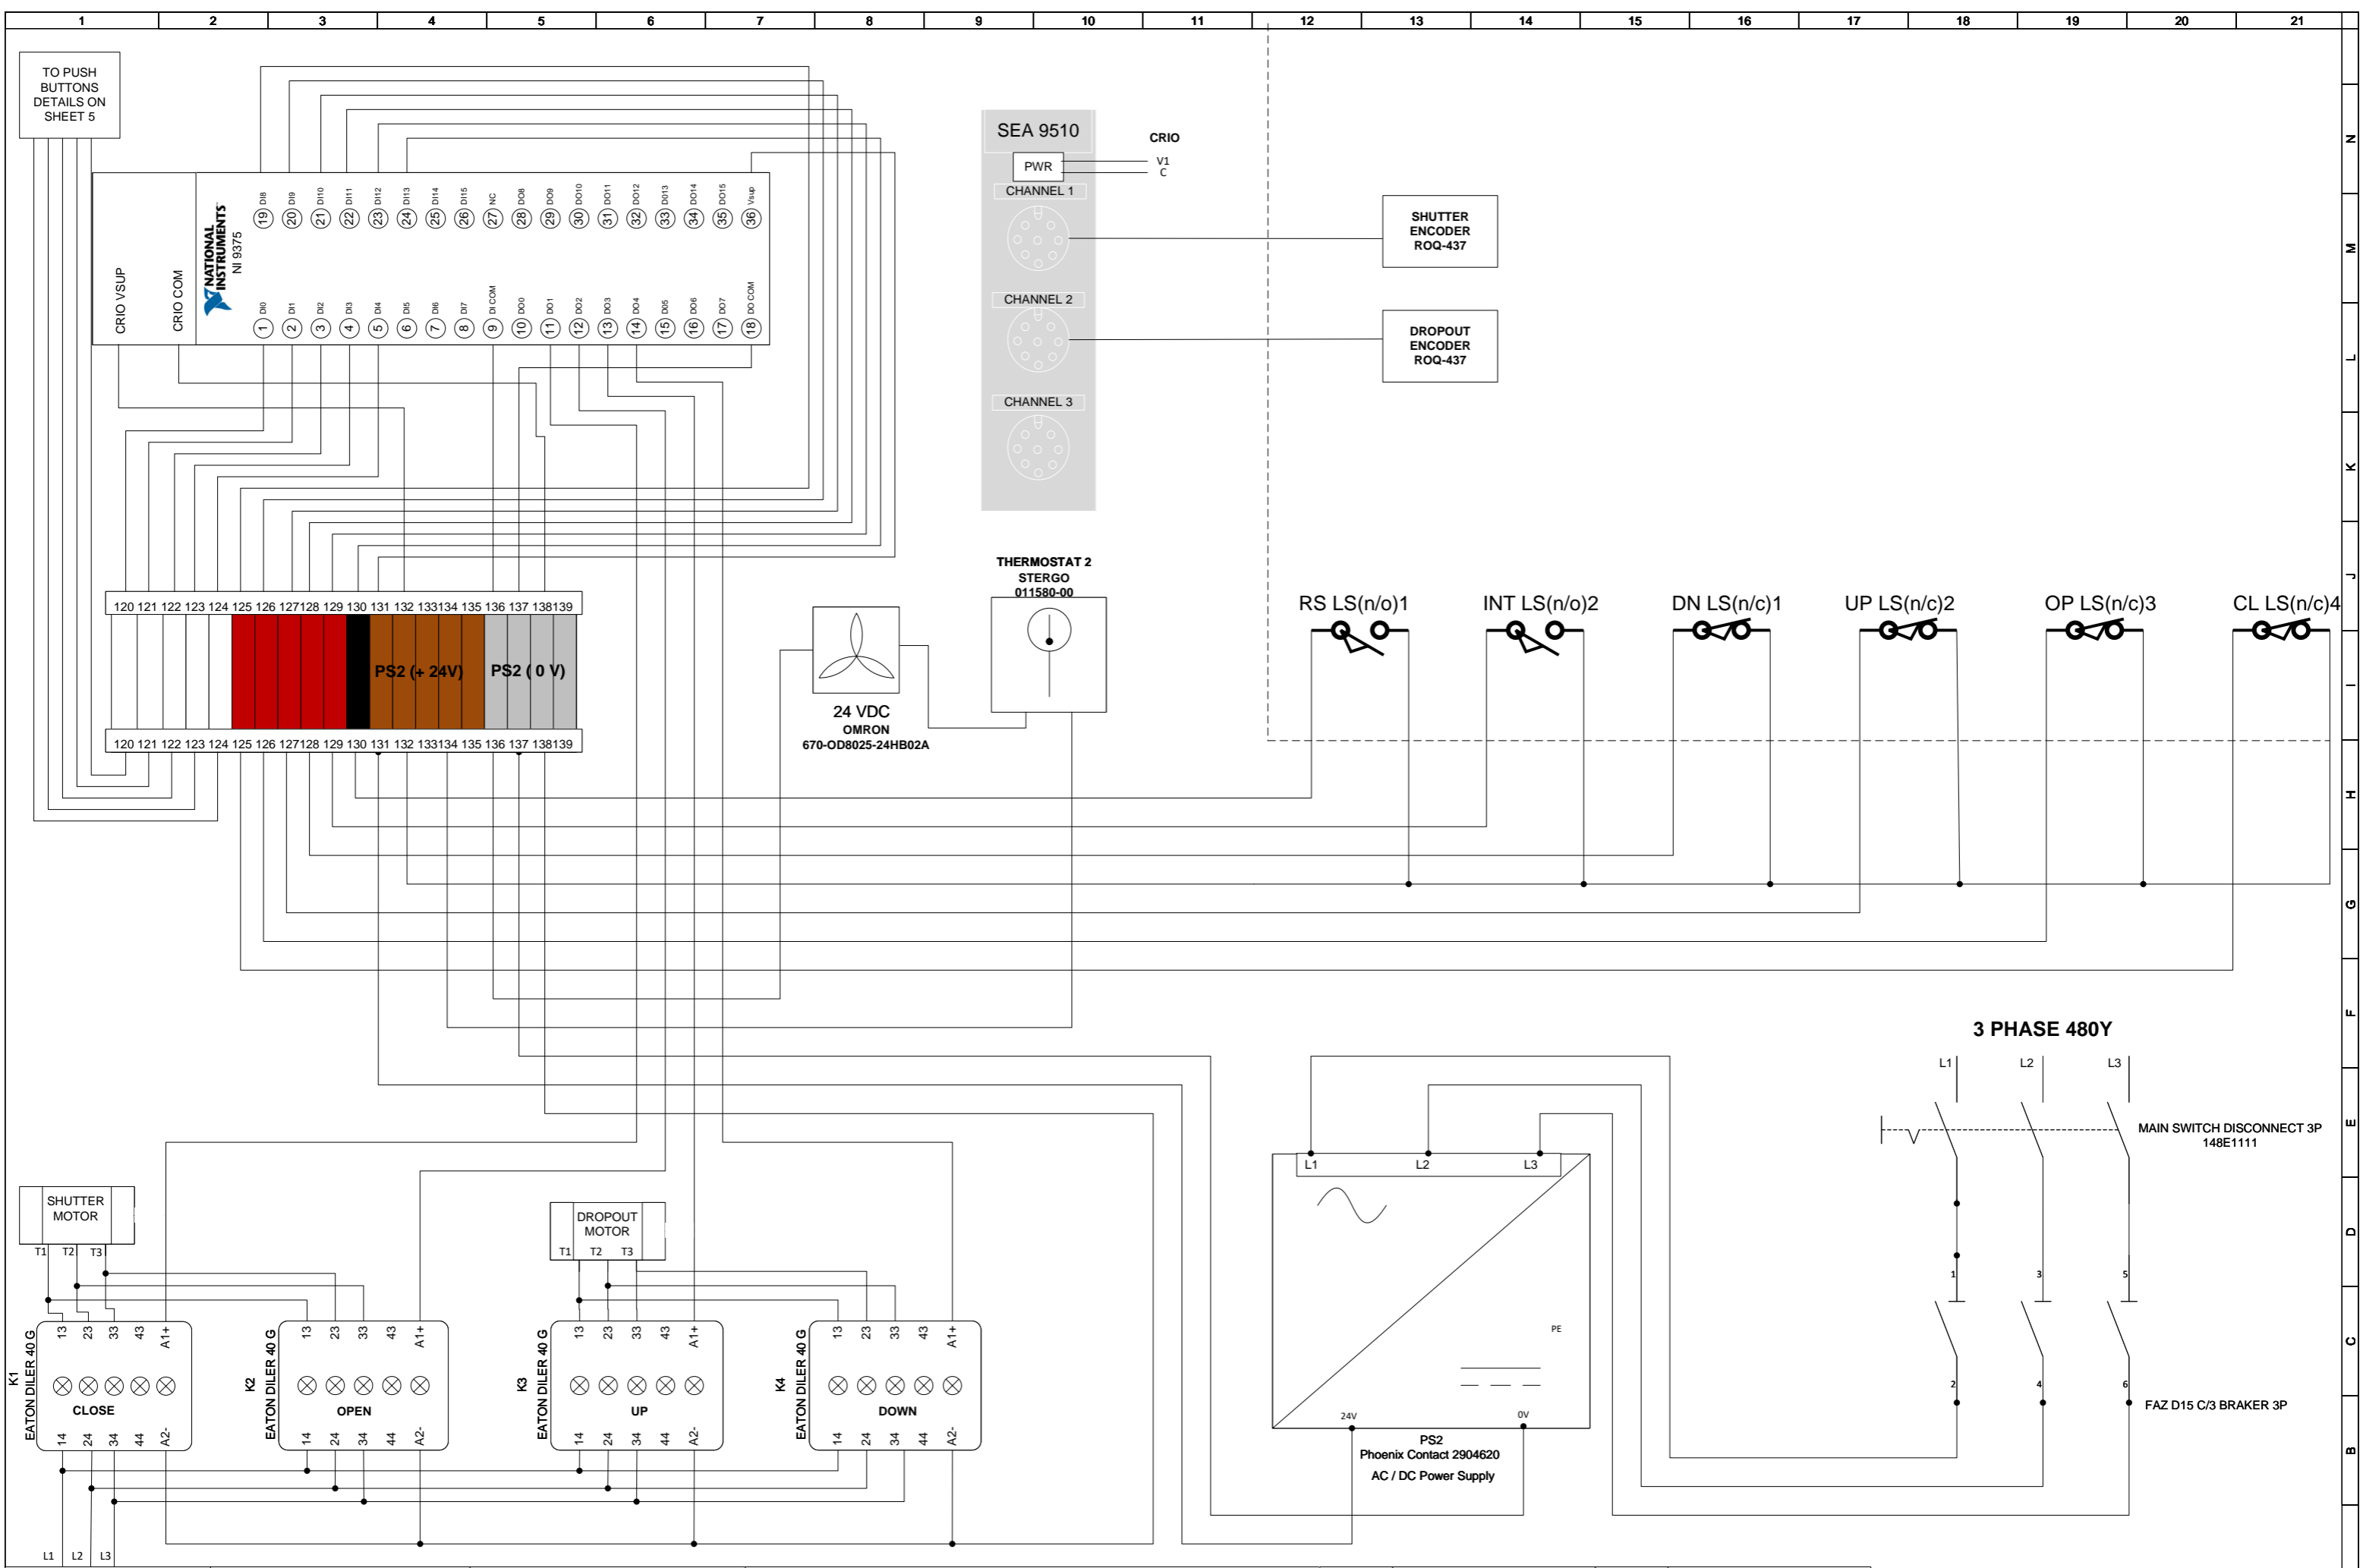

Table of Contents		
Item	Title	Page
1	TOC	1
2	SMARTDOME MAIN CONTROL BOX	2
3	SMARTDOME SHUTTER CONTROL BOX	3
4	SMARTDOME AZIMUTH CONTROL BOX	4
5	SMARTDOME PUSH BUTTON DIAGRAM	5

N
M
L
K
J
I
H
G
F
E
D
C
B
A

0

Contract COA 000417

TOC

Drawn		Revision	
		Page	1 of 5
Created	25 May 2022	Scale	1 : 1
Edited		Drawing No	

MAIN BOX PUSH BUTTONS

PUSH BUTTON CPC 16

SHUTTER BOX PUSH BUTTONS

CRIO NI 9375

Astronomical Consultants & Equipment, Inc.
2901 W. Sahuaro Divide
Tucson, AZ 85743, United States
www.astronomical.com

LSST AT Control System

Contract COA 000417

SMARTDOME PUSH BUTTON DIAGRAM

Drawn	JAMES	Revision	
Created	25 May 2022	Page	5 of 5
Edited	16 May 2022	Scale	1 : 1
		Drawing No	